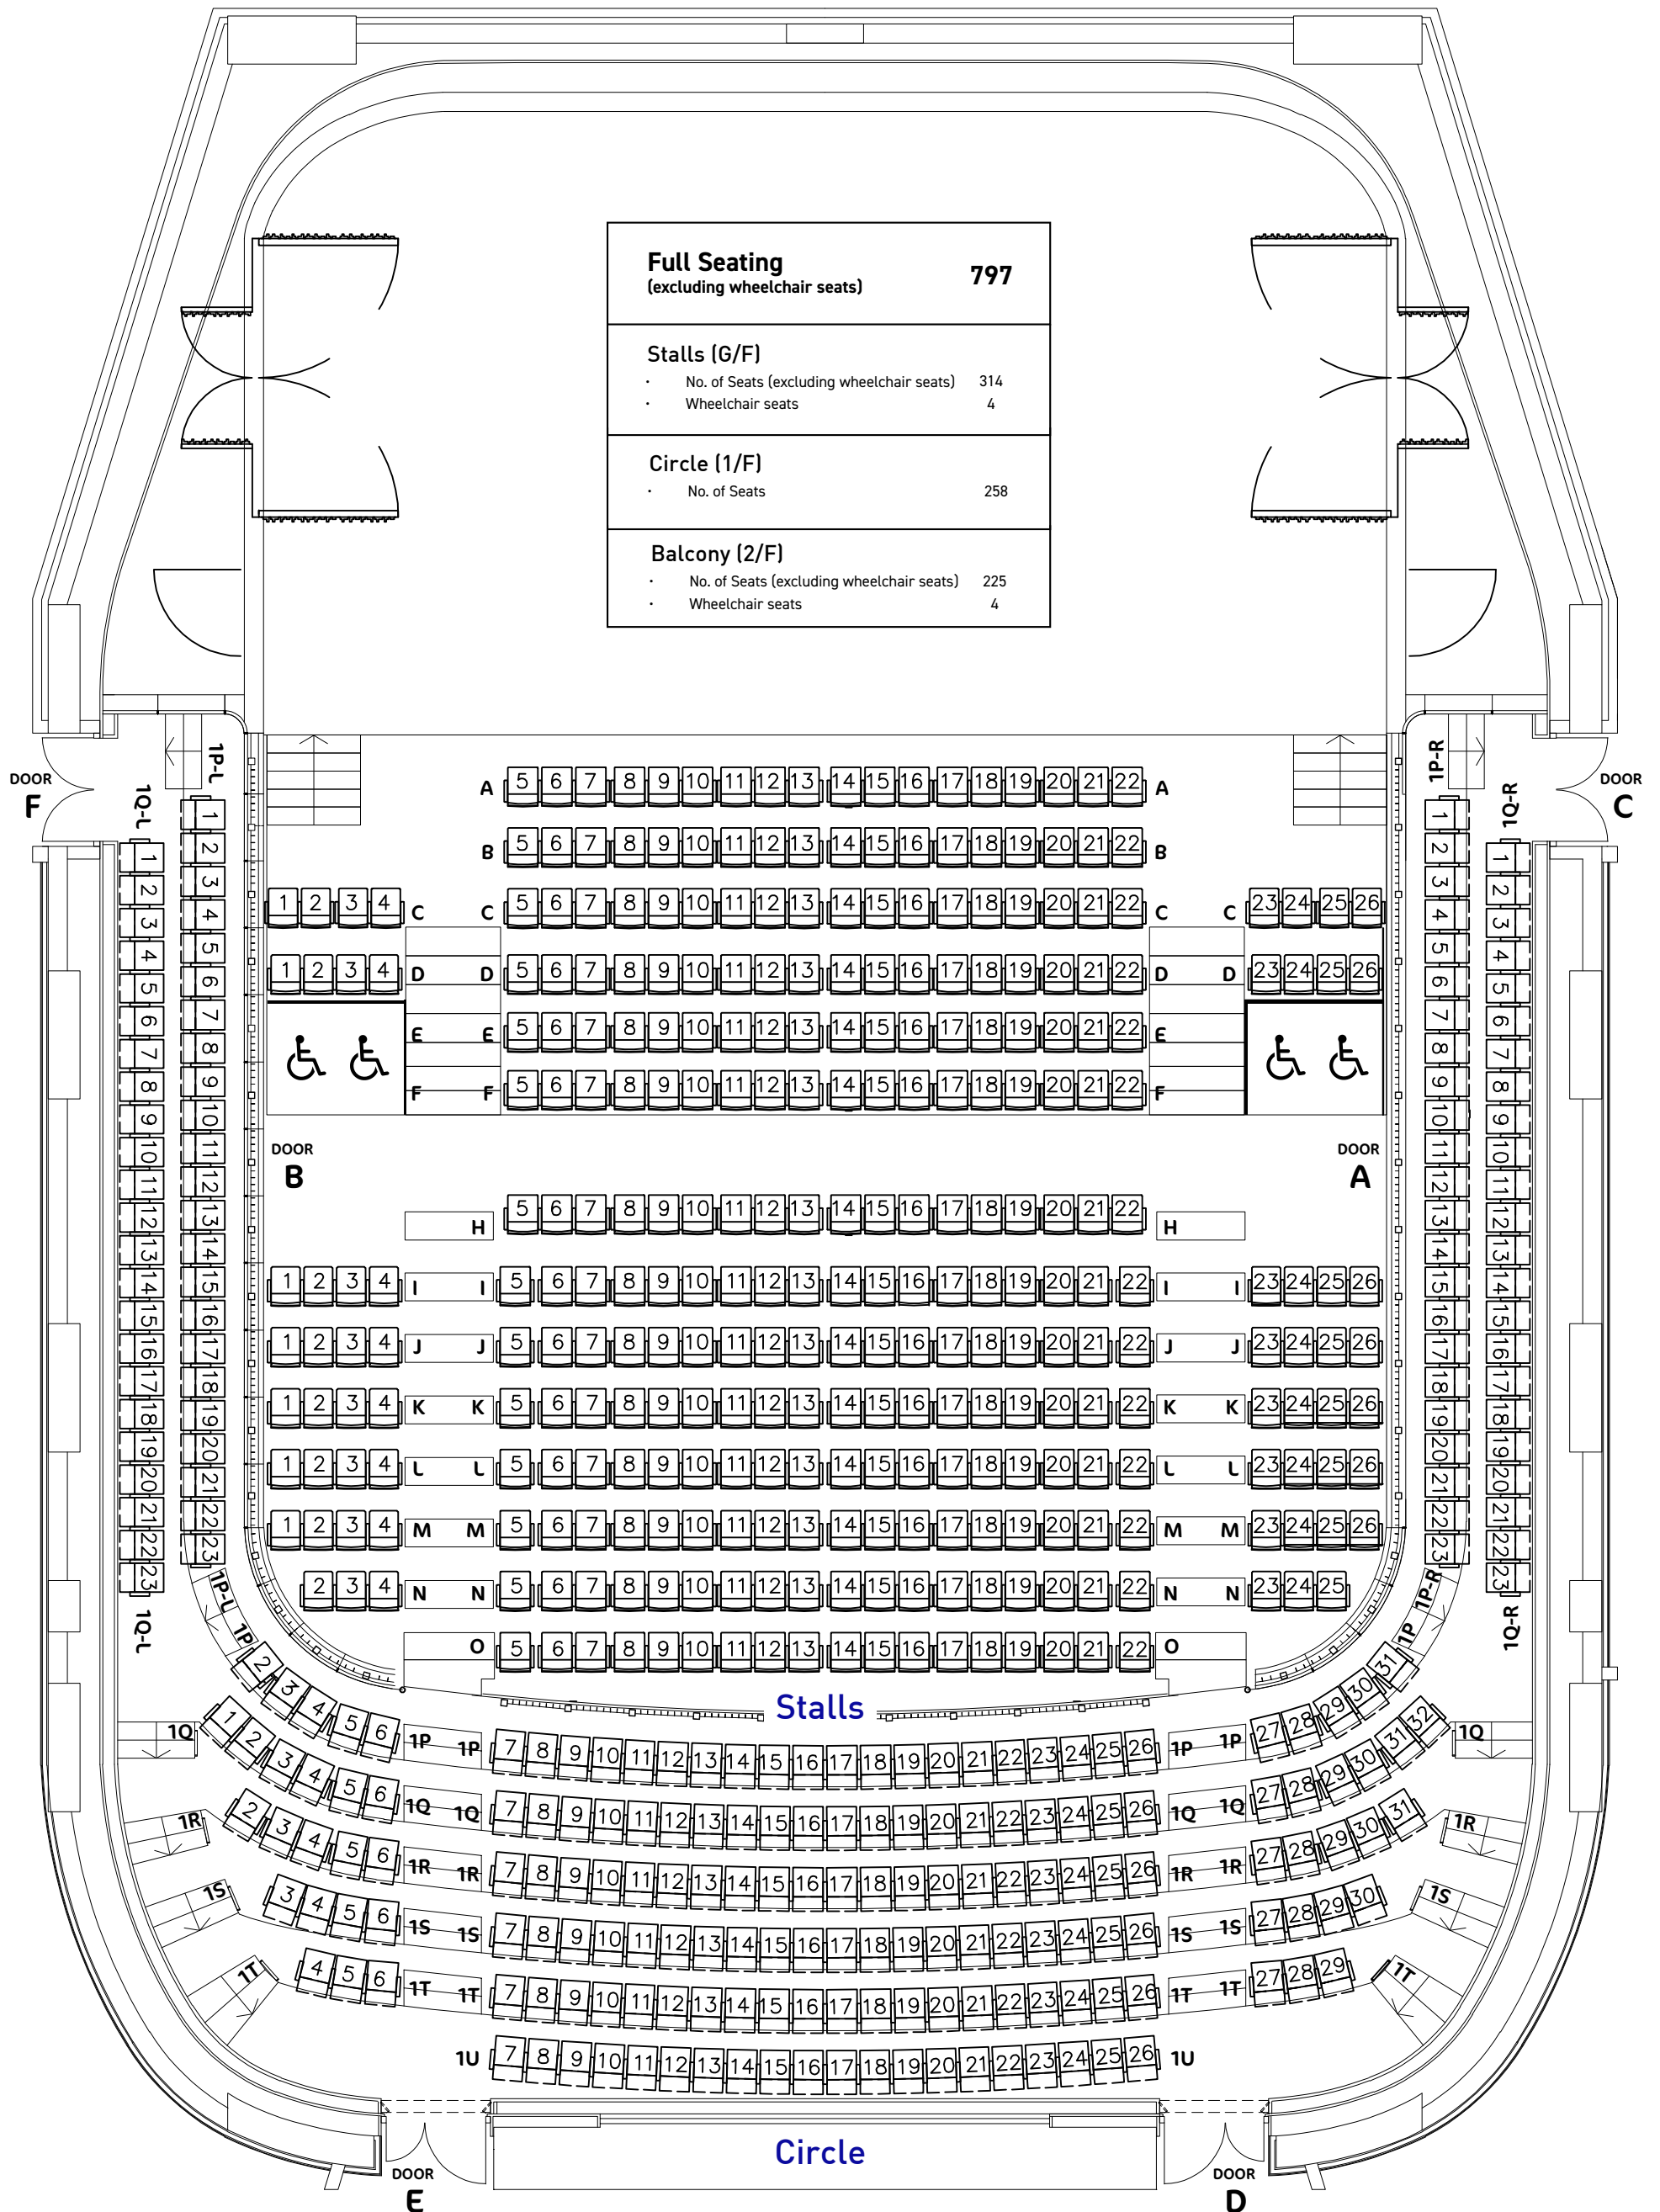

MAIN HALL, SHAW AUDITORIUM

<b>Full Seating</b> (excluding wheelchair seats)	<b>797</b>
<b>Stalls (G/F)</b>	
· No. of Seats (excluding wheelchair seats)	314
· Wheelchair seats	4
<b>Circle (1/F)</b>	
· No. of Seats	258
<b>Balcony (2/F)</b>	
· No. of Seats (excluding wheelchair seats)	225
· Wheelchair seats	4

# MAIN HALL, SHAW AUDITORIUM